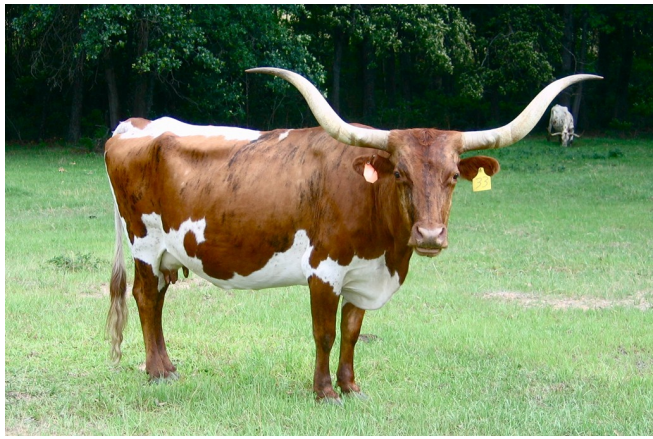

33-SHOW GUN'S HOPE

Date of Birth: 06/01/1995
Registration 1: 166491
Breeder: Patricia Harrell
Owner: Danny and Carole Phillips

33-SHOW GUN'S HOPE

DI JIM'S LELA BELLE

CF WR 93/4

FULTZ 3F 596

CF Ghost Rider

HB Cow 11

Ruler of Double H 519/3

B Bar D Miss C.T.'s Lady